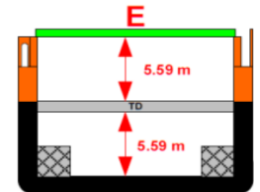

HOLDS PLAN

MPP m/v "Morning Tide"

0 10 20 30 40 50 60 70 80 90 100 meters