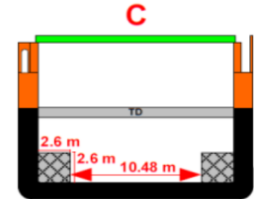

HOLDS PLAN

MPP m/v "Morning Tide"

0 10 20 30 40 50 60 70 80 90 100 meters