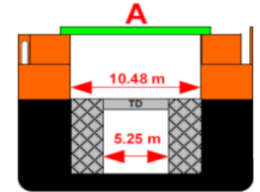

HOLDS PLAN

MPP m/v "Morning Tide"

0 10 20 30 40 50 60 70 80 90 100 meters