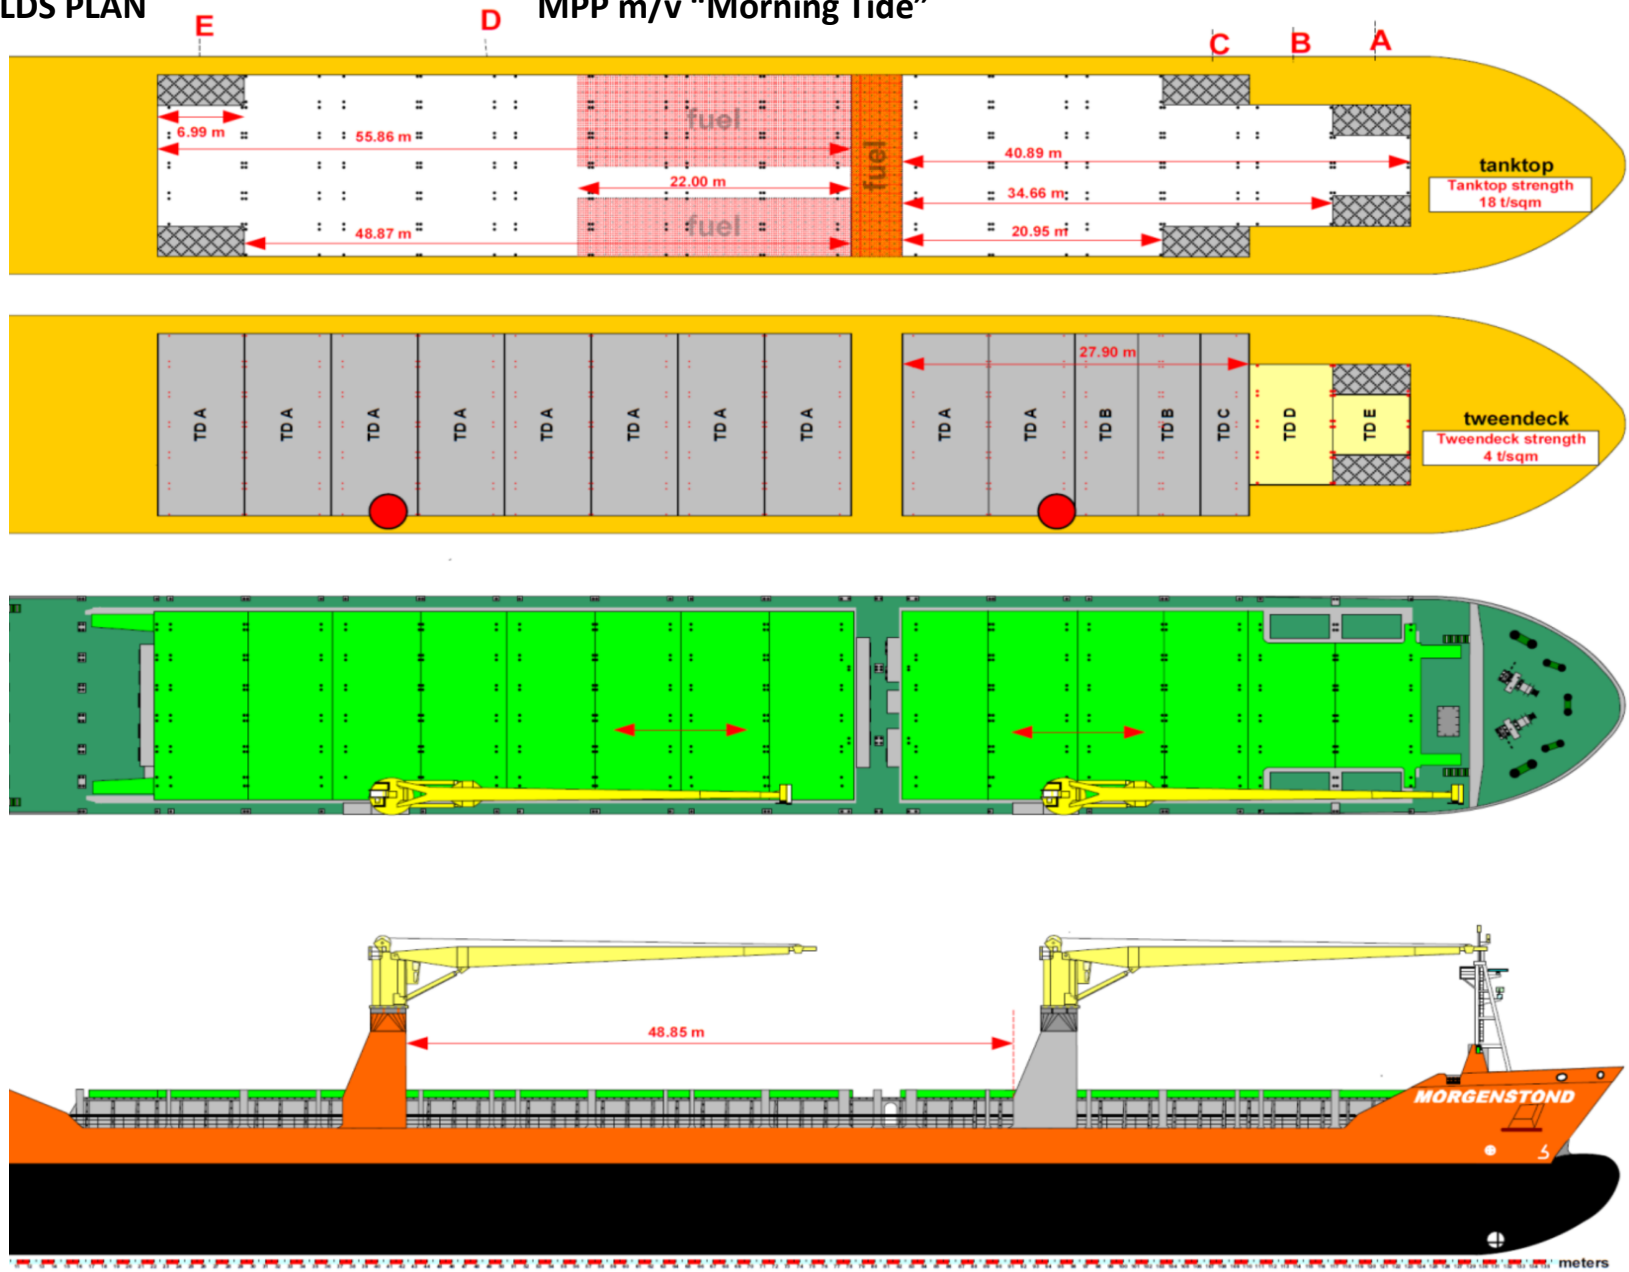

HOLDS PLAN

MPP m/v "Morning Tide"

0 10 20 30 40 50 60 70 80 90 100 meters