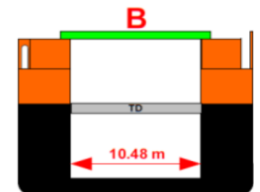

HOLDS PLAN

MPP m/v "Morning Tide"

0 10 20 30 40 50 60 70 80 90 100 meters