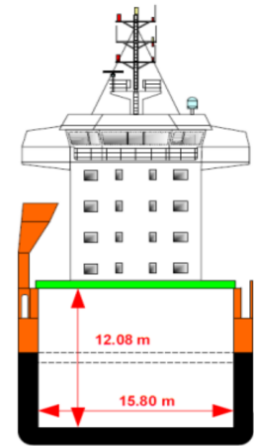

HOLDS PLAN

MPP m/v "Morning Tide"

0 10 20 30 40 50 60 70 80 90 100 meters